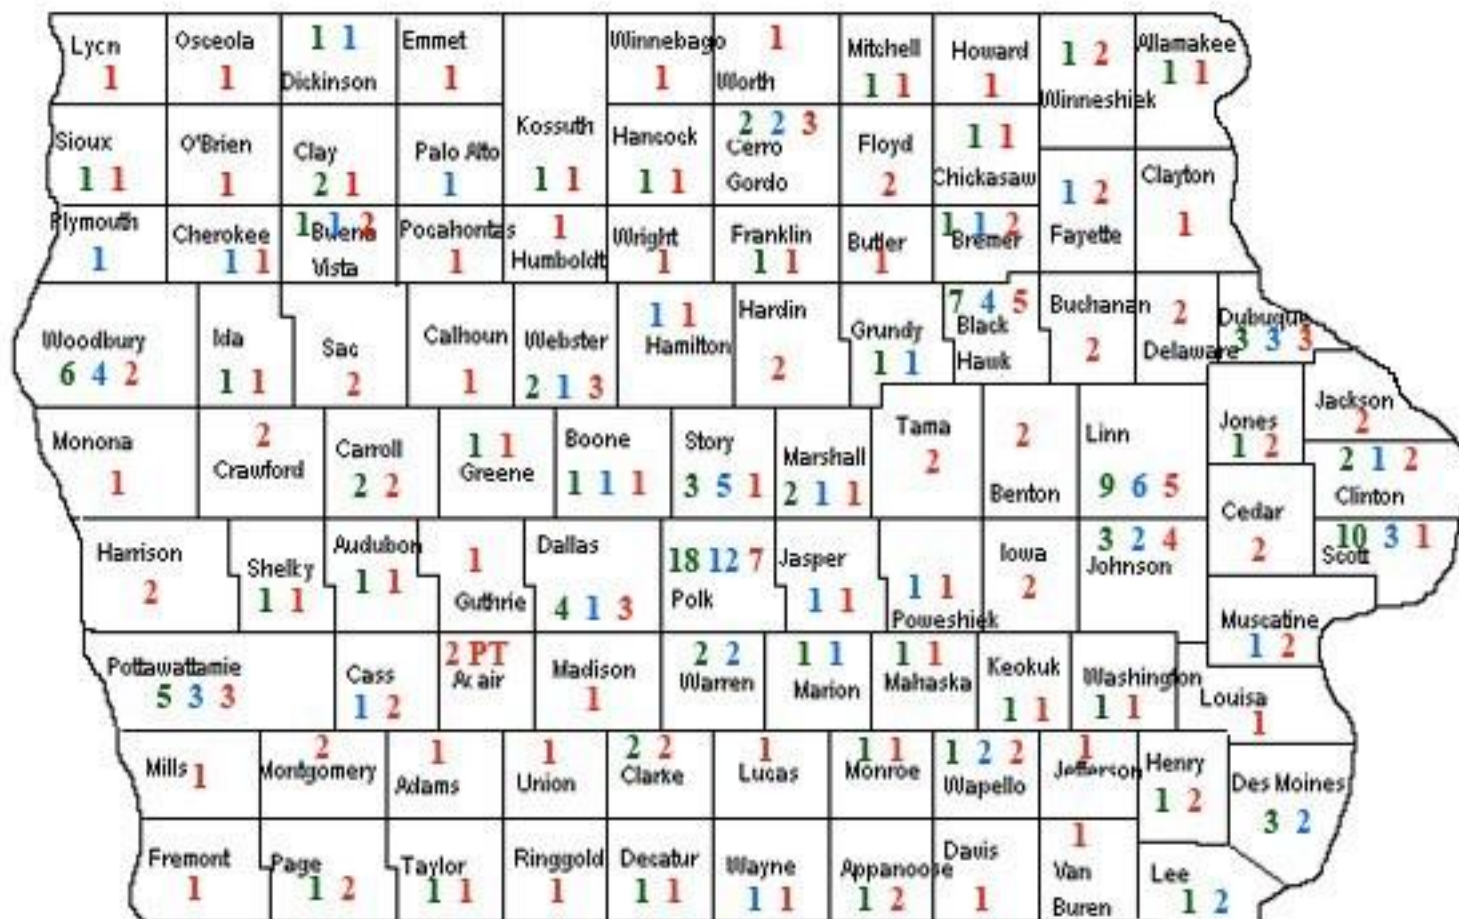

## Judicial Officers in Iowa

District Court Judges  
 District Associate Judges  
 Magistrates  
Associate Juvenile Judges  
Associate Probate Judges

As of 11-26-08